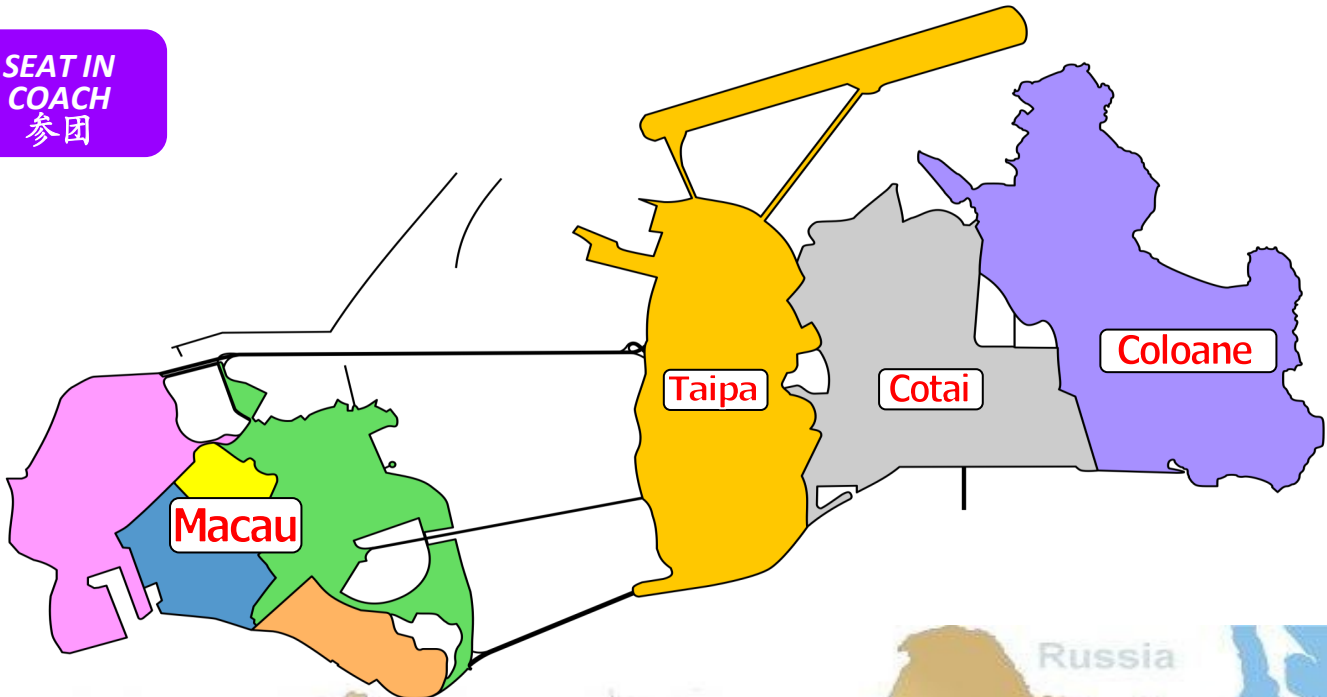

珍珠假期(馬)旅游有限公司 www.pearlholiday.com

PEARL HOLIDAY (M) TRAVEL & TOUR SDN. BHD.

Kajang (HQ) KPL/LN 0354
Wisma Pearl Holiday, No 1, Jln KP 1/3,
Tmn Kajang Prima, Off Jln Semenyih,
43000 Kajang, Selangor.

Tel: +6 03-8924 9999 Fax: +6 03-8924 9868
Email : enquiry.hq@pearlholiday.com

Kuala Lumpur (Branch) KPL/LN 5001
No 52A-2, Jln Metro Pudu 2,
Fraser Business Park, Off Jln Yew,
55100 K.Lumpur.

Tel: +6 03-9222 8922 Fax: +6 03-9222 3758
Email : enquiry.kl@pearlholiday.com

Puchong (Branch) KPL/LN 0354/3
No E-3-1, Blok E, Setia Walk,
Persiaran Wawasan, Pusat Bdr Puchong,
47160 Selangor.

Tel: +6 03-5882 9022 Fax: +6 03-5882 9122
Email : enquiry.pc@pearlholiday.com

SEAT IN COACH
参团

此团包括:

- √ 行程如上
- √ 广东讲解导游

此团不包括:

- X 澳门导游小费-HKD50/每人 (请支付予当地导游)
- X 旅游保险-RM41/每人(个人保险1-5天)

Package Include :

- √ Sightseeing as per itinerary
- √ Cantonese Speaking Guide

Package Exclude :

- X Compulsory Macau tour guide tipping-HKD50/pax (Directly pay to tour guide)
- X Travel insurance-RM41/Pax (Individual 1-5days)

Remark :

1. The choice of hotels and itineraries are subject to change without prior notice.
2. All the rates are valid for Malaysian Market. Tour are based on **Seat-In-Coach** basic.
3. Tour fare is subject to change without prior notice.
4. Child under age of 2 is free of charge.